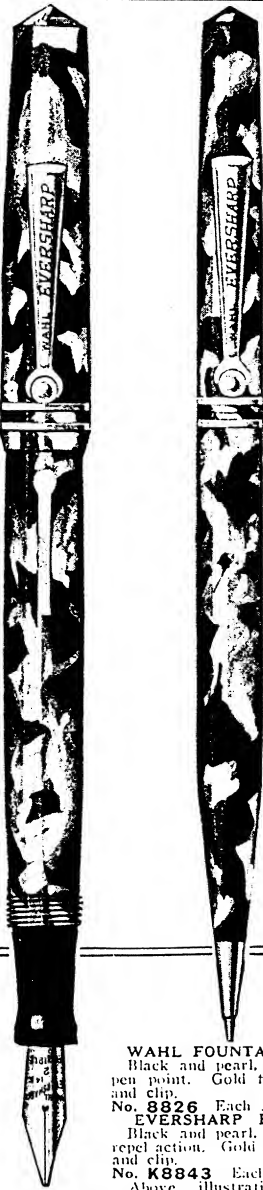

WAHL - EVERSHARP

PENS—PENCILS, PEN AND PENCIL SETS AND DESK SETS

WAHL FOUNTAIN PEN
Black and pearl. No. 2 14k pen point. Gold filled bands and clip.
No. 8826 Each...\$4.36

EVERSHARP PENCIL
Black and pearl. propel and repel action. Gold filled bands and clip.
No. K8843 Each...\$2.80